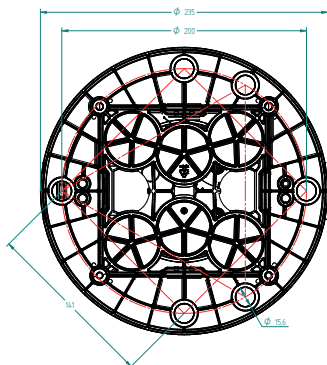

## M850

**Self-contained LED lantern,  
3 to 6+ NM Range**

The M850 combines a compact, high-efficiency solar engine with premium components and a rugged design for best-in-class performance at an optimal price. This lantern is suitable for use in most solar locations. To view performance in your installation location, visit [www.sabik-marine.com](http://www.sabik-marine.com) ->Marine Selector Tool

- Option for standard or wide divergences (for fixed or floating applications)
- Multiple cost-effective battery pack options suitable for a wide variety of installation locations
- Built-in calendar function for automatic deactivation during off-season months
- Top-mounted 4-character LED display with simple »tap to activate« functionality
- Premium grade, UV resistant polycarbonate lens material
- Environmentally friendly, super durable powder-coated aluminium chassis
- Adjustable intensity and range
- IP 68 rated
- GPS synchronized flash option
- Remote monitoring options available

### Optical performance

### Main Technical Specification

<b>Lens visual/Mechanical diameter</b>	111 mm
<b>Construction</b>	Premium grade, UV resistant polycarbonate lens/head and polycarbonate/polysiloxane co-polymer base
<b>Light source</b>	High Flux Surface Mount LEDs with colour-specific temperature-corrected LED driver
<b>Vertical Divergence (FWHM)</b>	8° (standard) or 10° (wide)
<b>Solar modules</b>	High-efficiency cells; MPPT; 4 x 1,7 W
<b>Battery</b>	Two replaceable, recyclable battery options, AMG sealed lead acid; 60 Wh / 6.3 V / 10 Ah capacity and 96 Wh / 6.3 V / 16 Ah capacity
<b>Degree of ingress protection</b>	IP 68 immersion
<b>Weight</b>	4.5 kg M850 60X 5.3 kg M850 96E
<b>Overall height</b>	226 mm
<b>Overall width</b>	235 mm dia.
<b>Installation</b>	3, 4 or 5 x M12 on 200 mm dia.
<b>Charge port</b>	Factory option
<b>GPS sync</b>	Factory option
<b>Remote monitoring</b>	Optional satellite monitoring