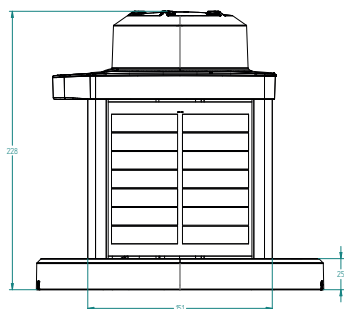

## M850

**Self-contained LED lantern,  
3 to 6+ NM Range**

The M850 combines a compact, high-efficiency solar engine with premium components and a rugged design for best-in-class performance at an optimal price. This lantern is suitable for use in most solar locations. To view performance in your installation location, visit [www.sabik-marine.com](http://www.sabik-marine.com) ->Marine Selector Tool

### Main Technical Specification

<b>Lens visual/Mechanical diameter</b>	111 mm
<b>Construction</b>	Premium grade, UV resistant polycarbonate lens/head and polycarbonate/polysiloxane co-polymer base
<b>Light source</b>	High Flux Surface Mount LEDs with colour-specific temperature-corrected LED driver
<b>Vertical Divergence (FWHM)</b>	8° (standard) or 10° (wide)
<b>Solar modules</b>	High-efficiency cells; MPPT; 4 x 1,7 W
<b>Battery</b>	Two replaceable, recyclable battery options, AMG sealed lead acid; 60 Wh / 6.3 V / 10 Ah capacity and 96 Wh / 6.3 V / 16 Ah capacity
<b>Degree of ingress protection</b>	IP 68 immersion
<b>Weight</b>	4.5 kg M850 60X 5.3 kg M850 96E
<b>Overall height</b>	226 mm
<b>Overall width</b>	235 mm dia.
<b>Installation</b>	3, 4 or 5 x M12 on 200 mm dia.
<b>Charge port</b>	Factory option
<b>GPS sync</b>	Factory option
<b>Remote monitoring</b>	Optional satellite monitoring