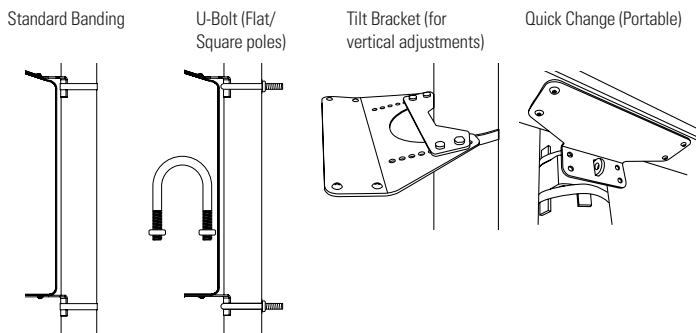

DISPLAY ENCLOSURE MOUNTS

SOLAR MOUNTING OPTIONS