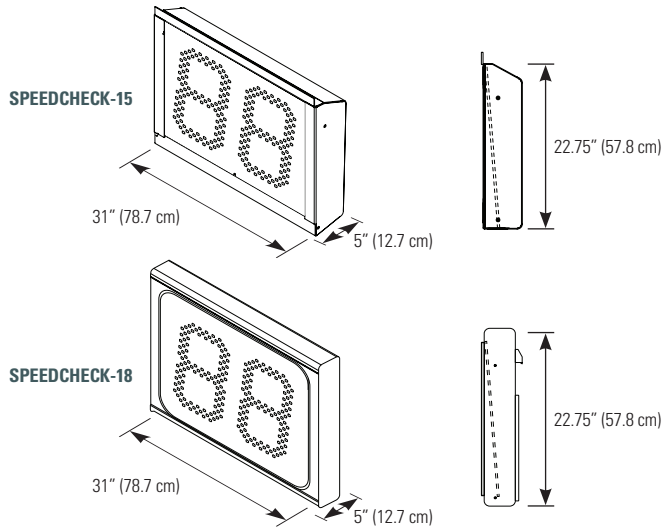

DISPLAY ENCLOSURE DIMENSIONS

DISPLAY ENCLOSURE MOUNTS

SOLAR MOUNTING OPTIONS

BATTERY BOX DIMENSIONS

	MUTCD and MUTCDC compliant	
Display	Amber LEDs Seven-segment LED digit design for maximum digit recognition LEDs automatically dim during nighttime operation, minimizing light bounce into neighboring windows	
	Unique safety masking design limits display view from the side, discouraging drivers from rubbernecking to watch the display as they drive past	
	Ultra-clear contrast delivers superior viewability in all lighting conditions No "88" digit ghosting even in bright sunlight	
Power	110/220 VAC in standard configurations 12 VDC for battery or solar system operation Solar sized for specific geographic location and sign application 3.5 W draw for typical daytime displayed number, traffic, and local illumination	
	Enclosure	Ventilated, weatherproof NEMA 3R enclosure
	Static Sign Construction	3M High Intensity Prismatic or Diamond Grade retroreflective sheeting and components Available in 3931 yellow, 3983 fluorescent yellow/green, 3930 white, and 3934 orange; others available
Communication	Bluetooth, cell modem, ethernet, radio/RF modem, and third-party device communication options available	
Environmental	Conformal-coated electronics -40 to 167° F (-40 to 75° C) system operating temperature 5-30 Hz 3-axis vibration FCC 15.107 and 15.109 Class A radiated and conducted emissions compliance Radar FCC part15 low-power device	
	Warranty	3-year limited warranty