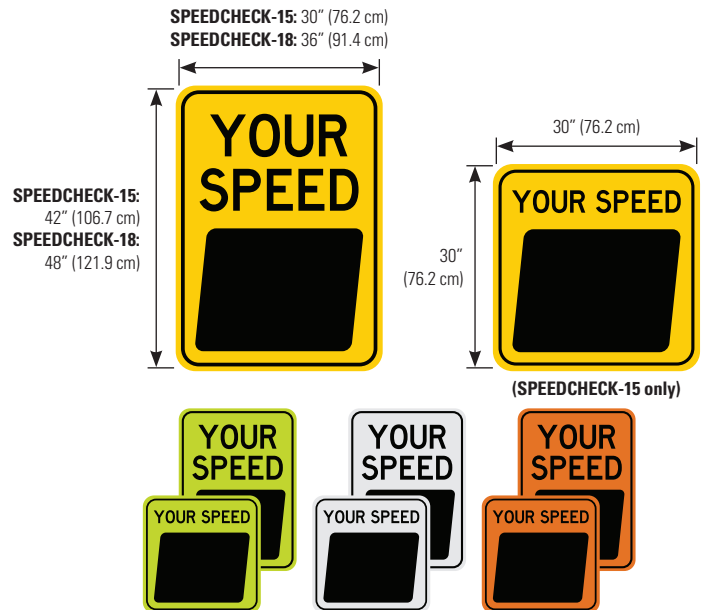

"YOUR SPEED" SIGN DIMENSIONS

Specifications subject to local environmental conditions, and may be subject to change.

All Carmanah products are manufactured in facilities that are certified to ISO quality standards.

US Patent No 6,573,659, Other patents pending.

"Carmanah" and Carmanah logo are trademarks of Carmanah Technologies Corp.

© 2019, Carmanah Technologies Corp.

Document: SPEC_TRA_SpeedCheck-radar-speed-signs_RevA