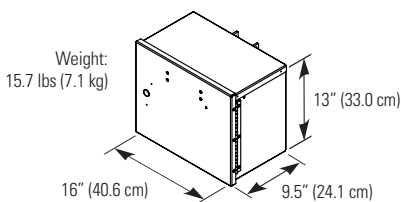

DISPLAY ENCLOSURE DIMENSIONS

DISPLAY ENCLOSURE MOUNTS

SOLAR MOUNTING OPTIONS

BATTERY BOX DIMENSIONS

	MUTCD and MUTCDC compliant	
Display	Amber LEDs Seven-segment LED digit design for maximum digit recognition LEDs automatically dim during nighttime operation, minimizing light bounce into neighboring windows	
	Unique safety masking design limits display view from the side, discouraging drivers from rubbernecking to watch the display as they drive past	
	Ultra-clear contrast delivers superior viewability in all lighting conditions No "88" digit ghosting even in bright sunlight	
Power	110/220 VAC in standard configurations 12 VDC for battery or solar system operation Solar sized for specific geographic location and sign application 3.5 W draw for typical daytime displayed number, traffic, and local illumination	
	Enclosure	Ventilated, weatherproof NEMA 3R enclosure
	Static Sign Construction	3M High Intensity Prismatic or Diamond Grade retroreflective sheeting and components Available in 3931 yellow, 3983 fluorescent yellow/green, 3930 white, and 3934 orange; others available
Communication	Bluetooth, cell modem, ethernet, radio/RF modem, and third-party device communication options available	
Environmental	Conformal-coated electronics -40 to 167° F (-40 to 75° C) system operating temperature 5-30 Hz 3-axis vibration FCC 15.107 and 15.109 Class A radiated and conducted emissions compliance Radar FCC part15 low-power device	
	Warranty	3-year limited warranty