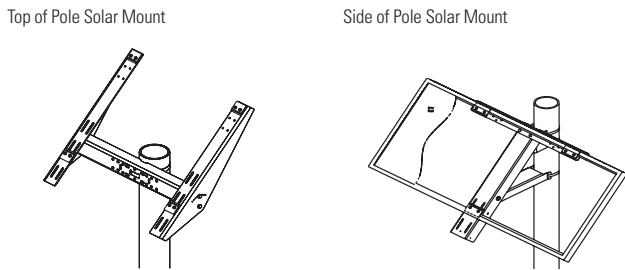

SPEEDCHECK®

RADAR SPEED SIGNS

1.844.412.8395 | traffic@carmanah.com | carmanahtraffic.com

DISPLAY ENCLOSURE DIMENSIONS

DISPLAY ENCLOSURE MOUNTS

SOLAR MOUNTING OPTIONS

BATTERY BOX DIMENSIONS

	MUTCD and MUTCDC compliant	
Display	Amber LEDs Seven-segment LED digit design for maximum digit recognition LEDs automatically dim during nighttime operation, minimizing light bounce into neighboring windows	
	Unique safety masking design limits display view from the side, discouraging drivers from rubbernecking to watch the display as they drive past	
	Ultra-clear contrast delivers superior viewability in all lighting conditions No "88" digit ghosting even in bright sunlight	
Power	110/220 VAC in standard configurations 12 VDC for battery or solar system operation Solar sized for specific geographic location and sign application 3.5 W draw for typical daytime displayed number, traffic, and local illumination	
	Enclosure	Ventilated, weatherproof NEMA 3R enclosure
	Static Sign Construction	3M High Intensity Prismatic or Diamond Grade retroreflective sheeting and components Available in 3931 yellow, 3983 fluorescent yellow/green, 3930 white, and 3934 orange; others available
Communication	Bluetooth, cell modem, ethernet, radio/RF modem, and third-party device communication options available	
Environmental	Conformal-coated electronics -40 to 167° F (-40 to 75° C) system operating temperature 5-30 Hz 3-axis vibration FCC 15.107 and 15.109 Class A radiated and conducted emissions compliance Radar FCC part15 low-power device	
	Warranty	3-year limited warranty

OPTIONAL PRODUCT FEATURES