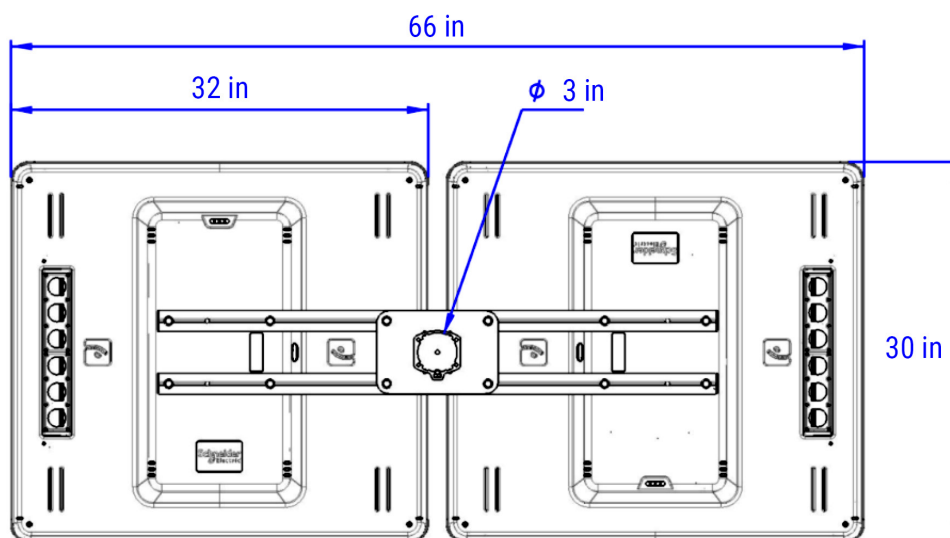

Dimensions

Available colors

RAL 9010

RAL 8019