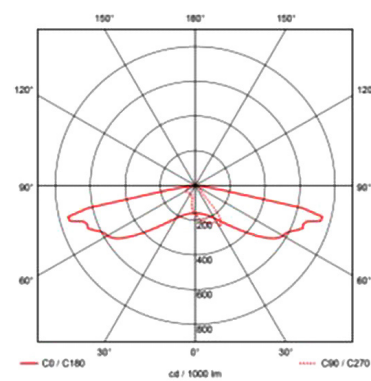

AREA WIDE ROAD