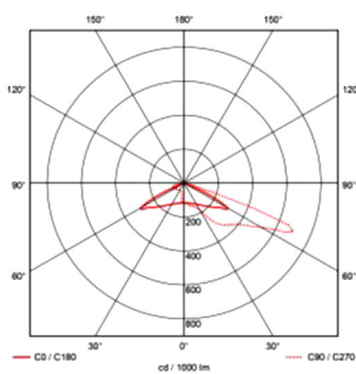

Light distribution

NARROW ROAD