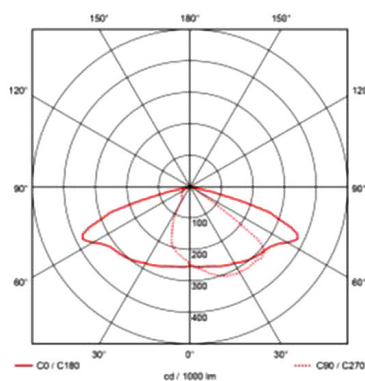

MEDIUM ROAD